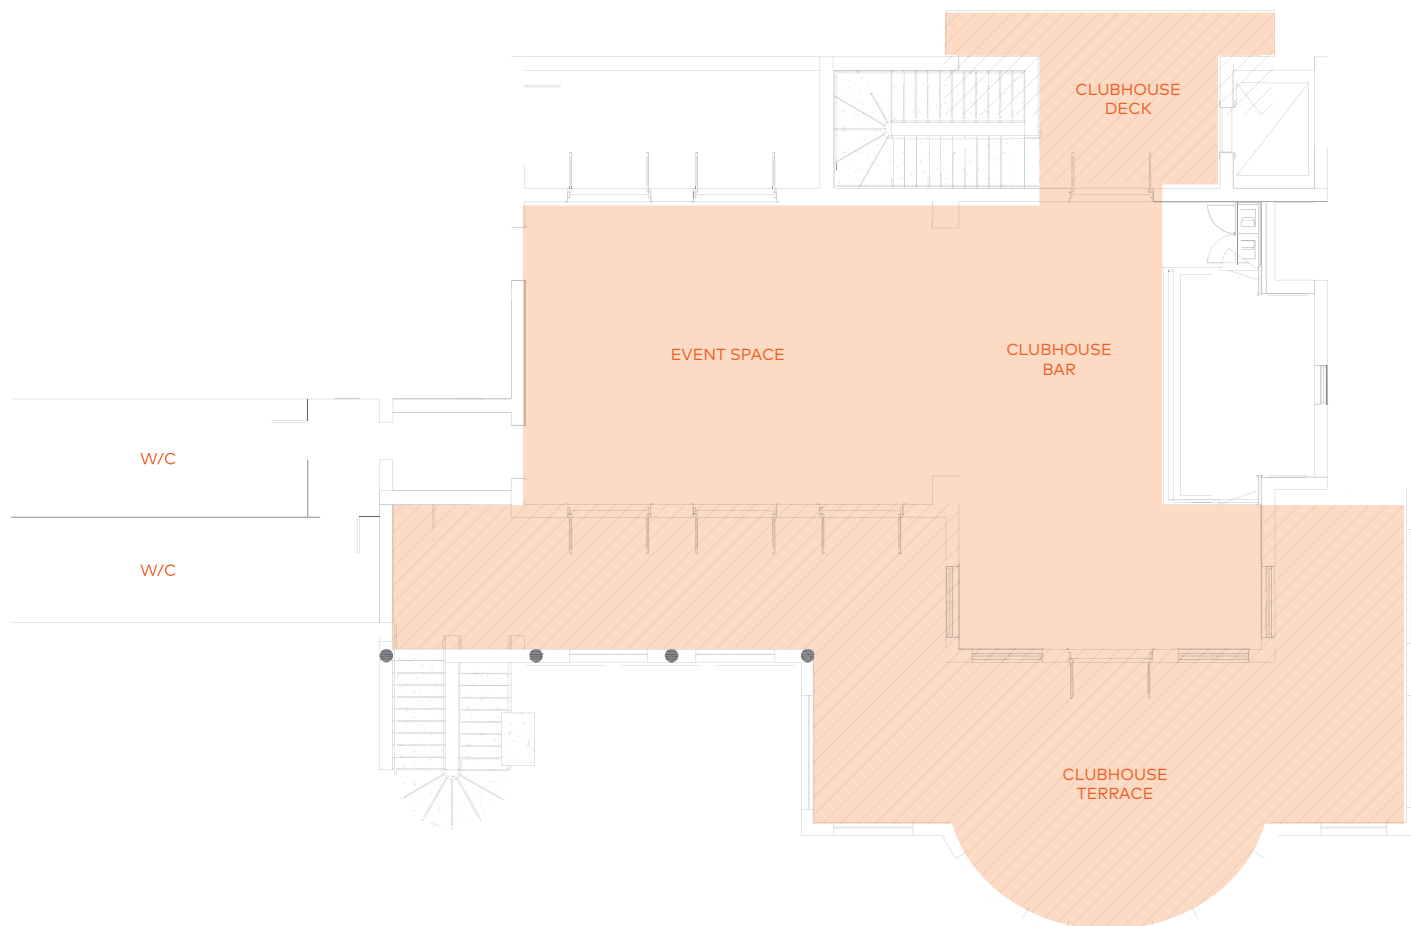

Ballroom

VENUE	SQUARE FOOTAGE	RECEPTION	SEATED	CLASSROOM	THEATER	CONFERENCE
RENDEZVOUS BEACH SIDE						
Ballroom	4,730	200	170	100	200	32
Ballroom Section 1	2,800	80	100	80	180	-
Ballroom Section 2	1,300	40	60	24	50	16
Ballroom Section 3	630	15	40	18	30	12
Ballroom Section 1 & 2	4,100	89	140	-	150	-
Ballroom Section 2 & 3	1,930	60	100	60	120	-

D Richard's | First Floor

VENUE	SQUARE FOOTAGE	RECEPTION	SEATED	CLASSROOM	THEATER	CONFERENCE
GOLF CLUBHOUSE						
D Richard's 1st Floor Indoors	1,426	50	36	-	-	-
D Richard's Private Dining Room	480	-	12	-	-	10
D Richard's 1st Floor Terrace	1,262	60	80	-	-	-
D Richard's Lawn	3,220	250	180	-	-	-

Clubhouse Deck | Second Floor

VENUE	SQUARE FOOTAGE	RECEPTION	SEATED	CLASSROOM	THEATER	CONFERENCE
GOLF CLUBHOUSE						
Clubhouse 2nd Floor Indoors	1,500	90	80	22	120	16
Clubhouse 2nd Floor Terrace	900	30	30	-	-	-