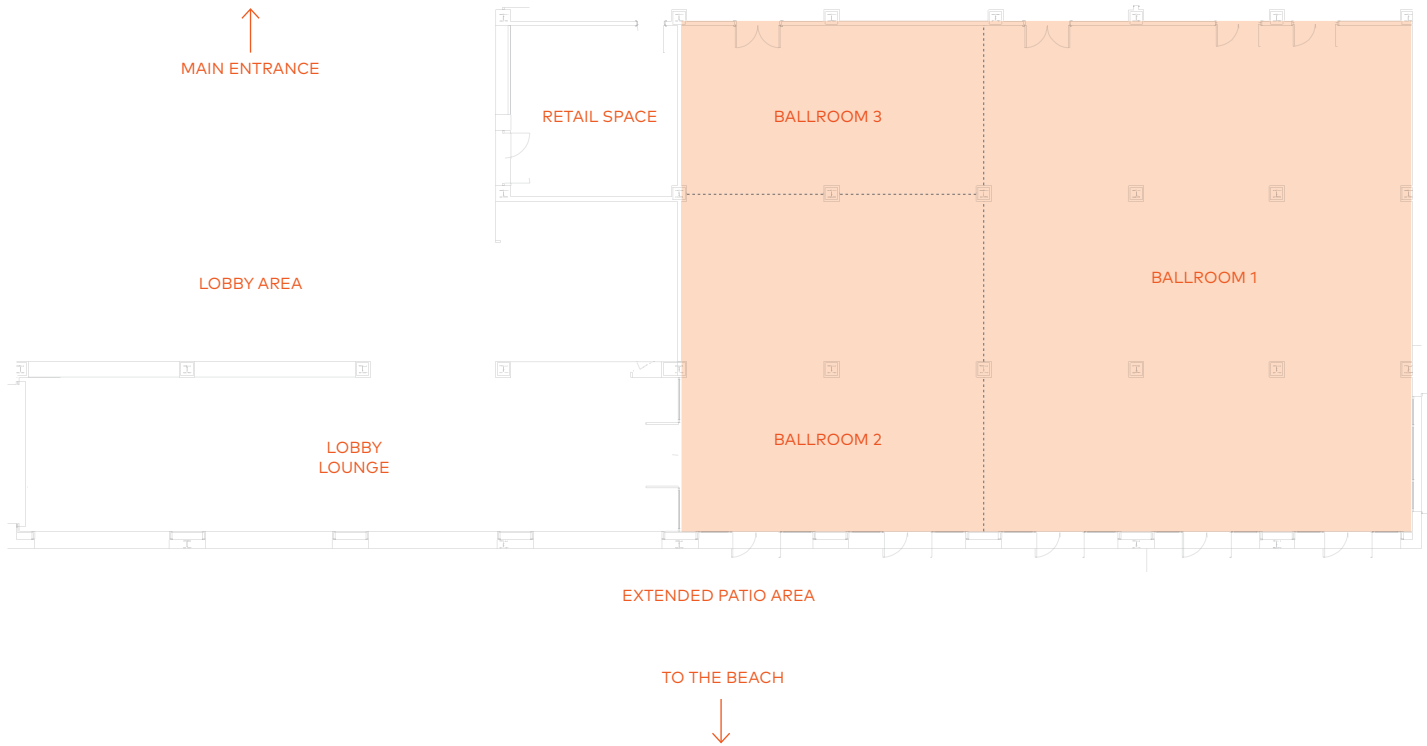

Ballroom

VENUE	SQUARE FOOTAGE	RECEPTION	SEATED	CLASSROOM	THEATER	CONFERENCE
RENDEZVOUS BEACH SIDE						
Ballroom	4,730	200	170	100	200	32
Ballroom Section 1	2,800	80	100	80	180	-
Ballroom Section 2	1,300	40	60	24	50	16
Ballroom Section 3	630	15	40	18	30	12
Ballroom Section 1 & 2	4,100	89	140	-	150	-
Ballroom Section 2 & 3	1,930	60	100	60	120	-

D Richard's | First Floor

VENUE	SQUARE FOOTAGE	RECEPTION	SEATED	CLASSROOM	THEATER	CONFERENCE
GOLF CLUBHOUSE						
D Richard's 1st Floor Indoors	1,426	50	36	-	-	-
D Richard's Private Dining Room	480	-	12	-	-	10
D Richard's 1st Floor Terrace	1,262	60	80	-	-	-
D Richard's Lawn	3,220	250	180	-	-	-

Capacity Chart

VENUE	SQUARE FOOTAGE	RECEPTION	SEATED	CLASSROOM	THEATER	CONFERENCE
GOLF CLUBHOUSE						
D Richard's 1st Floor Indoors	1,426	50	36	-	-	-
D Richard's Private Dining Room	480	-	12	-	-	10
D Richard's 1st Floor Terrace	1,262	60	80	-	-	-
Clubhouse 2nd Floor Indoors	1,500	90	80	22	120	16
Clubhouse 2nd Floor Terrace	900	30	30	-	-	-
D Richard's Lawn	3,220	250	180	-	-	-
RENDEZVOUS BEACH SIDE						
Ballroom	4,730	200	170	100	200	32
Ballroom Section 1	2,800	80	100	80	180	-
Ballroom Section 2	1,300	40	60	24	50	16
Ballroom Section 3	630	15	40	18	30	12
Ballroom Section 1 & 2	4,100	89	140	-	150	-
Ballroom Section 2 & 3	1,930	60	100	60	120	-
Rendezvous Beach Pool Deck	3,500	200	-	-	-	-
Ballroom & Pool Deck	8,200	250	-	-	-	-
Rendezvous Beach	-	150	150	-	-	-
Chef's Table	2,900	-	70-Existing	-	-	-
C Level - Bar/Deck	2,600	70	60	-	-	-
C Level - Bar/Deck/Beach	3,900	170	225	-	-	-
Rendezvous Beach Building 1 Lawn	1,600	60	80	-	-	-
Penthouse Patio	-	200	150	-	-	-
Hydroponic Lawn	3,250	250	200	-	-	-
Hydroponic Garden	1,008	80	60	-	-	-
The Pavilion	4,704	470	390	196	522	-
MERRYWING BAY SIDE						
Breezes	2,400	75	40	-	-	-
Merrywing Lawn	3,000	375	250	-	-	-
Merrywing Pool Deck	-	200	-	-	-	-
Merrywing Bay Pool Deck/Oliva	3,500	250	-	-	-	-
Merrywing Beach	-	100	-	-	-	-
Oliva	1,700	-	64-Existing	-	-	-