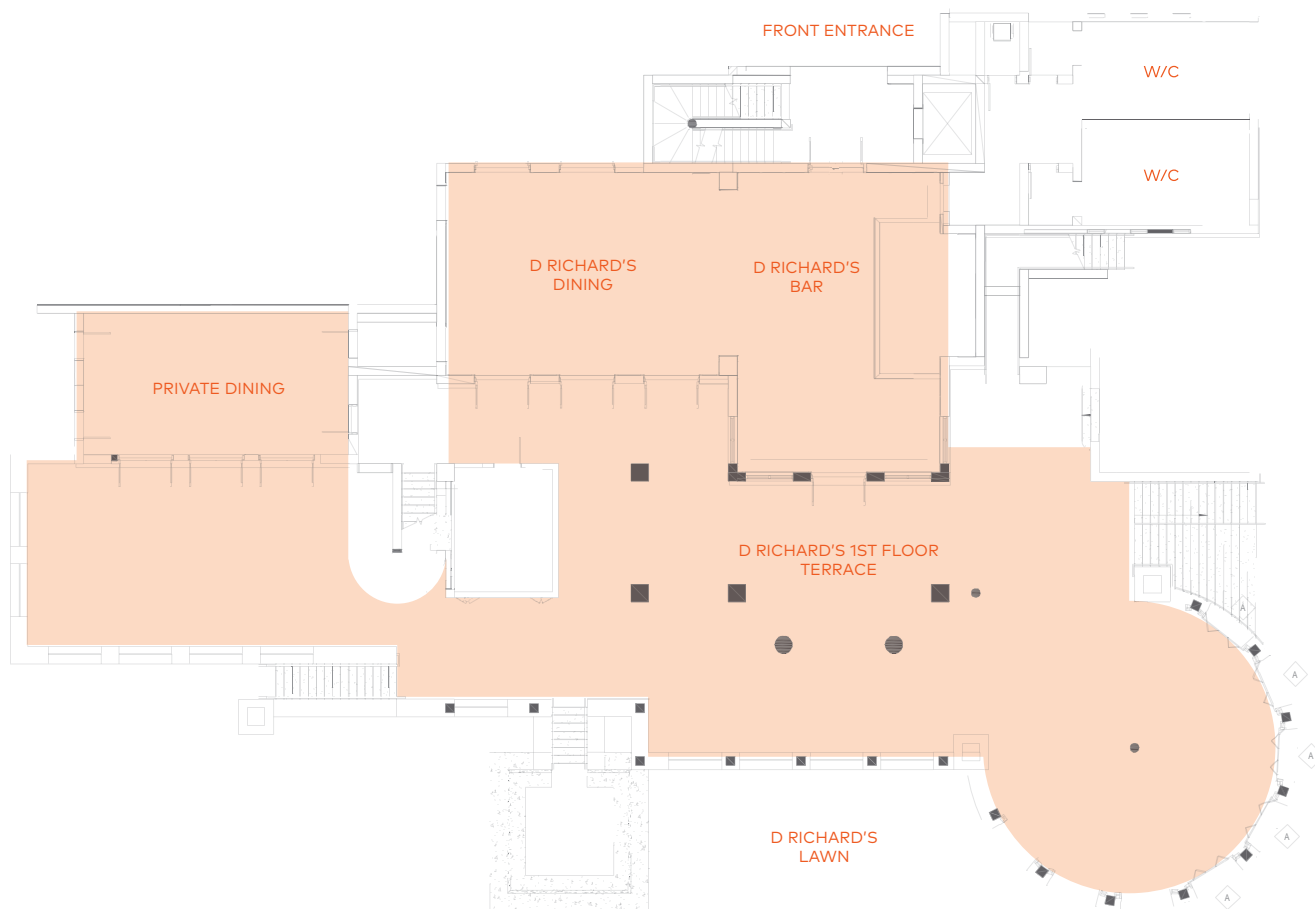

Ballroom

VENUE	SQUARE FOOTAGE	RECEPTION	SEATED	CLASSROOM	THEATER	CONFERENCE
RENDEZVOUS BEACH SIDE						
Ballroom	4,730	200	170	100	200	32
Ballroom Section 1	2,800	80	100	80	180	-
Ballroom Section 2	1,300	40	60	24	50	16
Ballroom Section 3	630	15	40	18	30	12
Ballroom Section 1 & 2	4,100	89	140	-	150	-
Ballroom Section 2 & 3	1,930	60	100	60	120	-

D Richard's | First Floor

VENUE	SQUARE FOOTAGE	RECEPTION	SEATED	CLASSROOM	THEATER	CONFERENCE
GOLF CLUBHOUSE						
D Richard's 1st Floor Indoors	1,426	50	36	-	-	-
D Richard's Private Dining Room	480	-	12	-	-	10
D Richard's 1st Floor Terrace	1,262	60	80	-	-	-
D Richard's Lawn	3,220	250	180	-	-	-

Clubhouse Deck | Second Floor

VENUE	SQUARE FOOTAGE	RECEPTION	SEATED	CLASSROOM	THEATER	CONFERENCE
GOLF CLUBHOUSE						
Clubhouse 2nd Floor Indoors	1,500	90	80	22	120	16
Clubhouse 2nd Floor Terrace	900	30	30	-	-	-